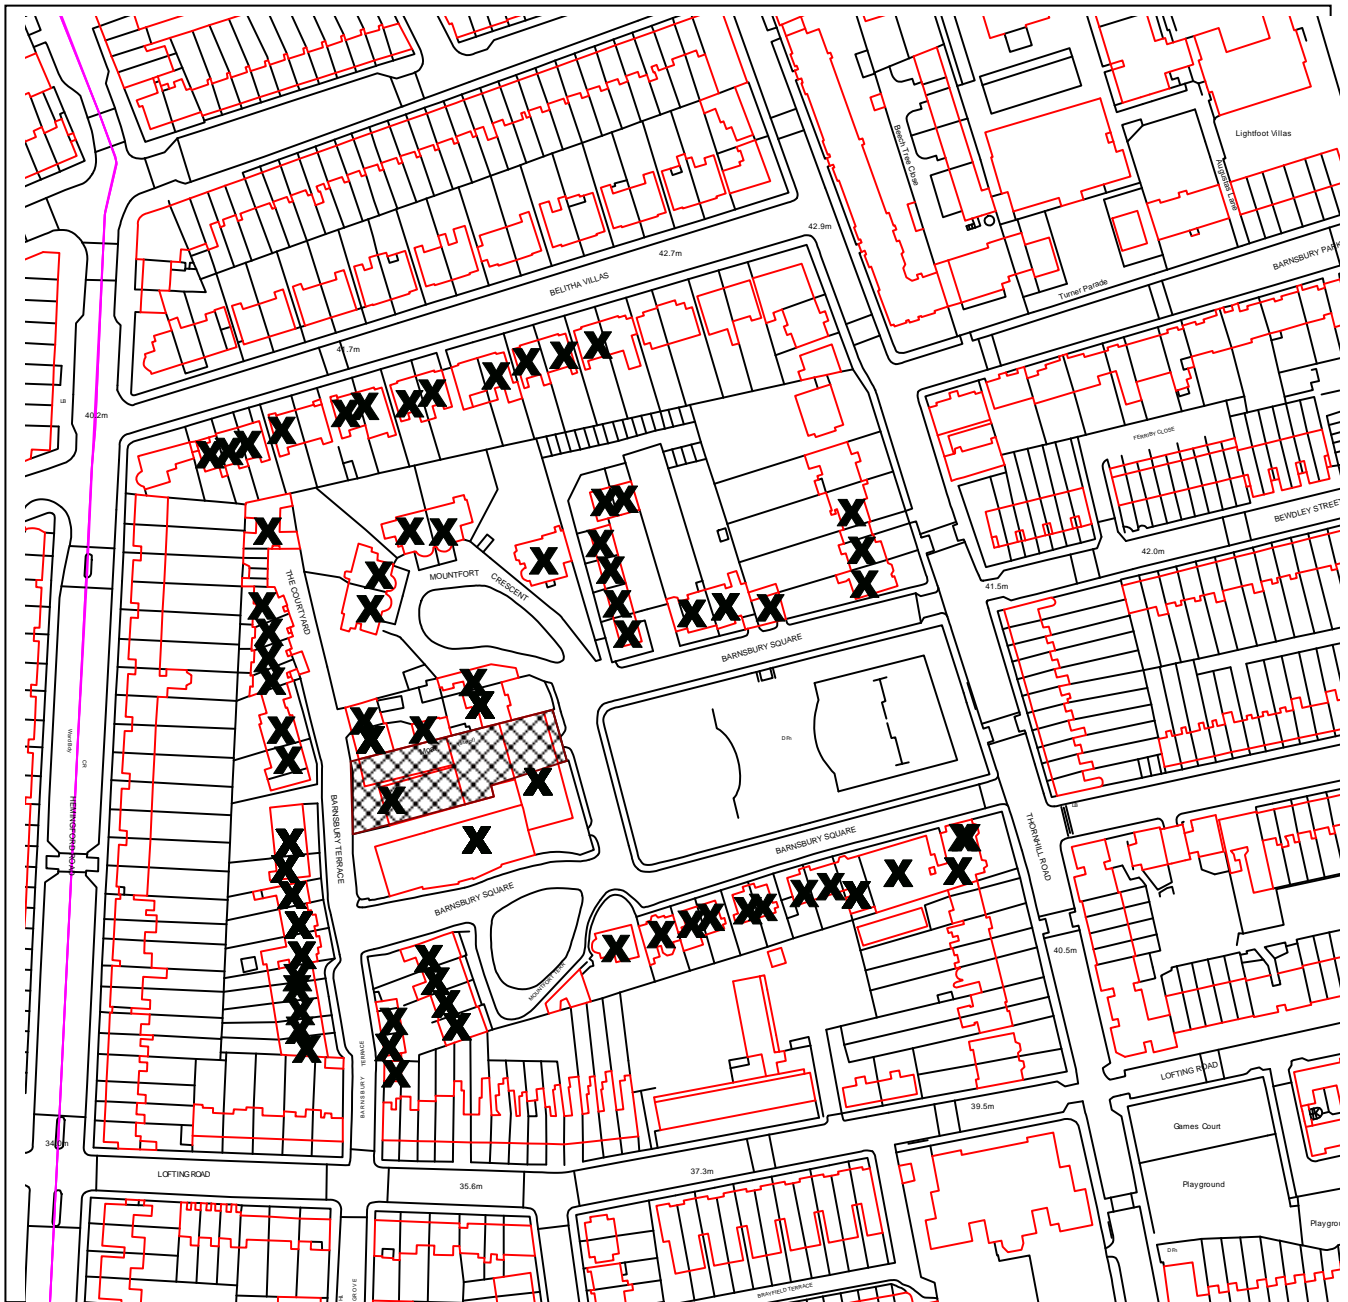

## DEVELOPMENT MANAGEMENT

PLANNING APPLICATION REF NO: P2013/2831/S73

LOCATION: 16 BARNSBURY SQUARE LONDON N1 1JL

SCALE: 1:2000

This map is reproduced from Ordnance Survey material with the permission of Ordnance Survey on behalf of the Controller of Her Majesty's Stationery Office © Crown copyright. Unauthorised reproduction infringes Crown copyright and may lead to prosecution or civil proceedings.  
Islington Council, LA086452